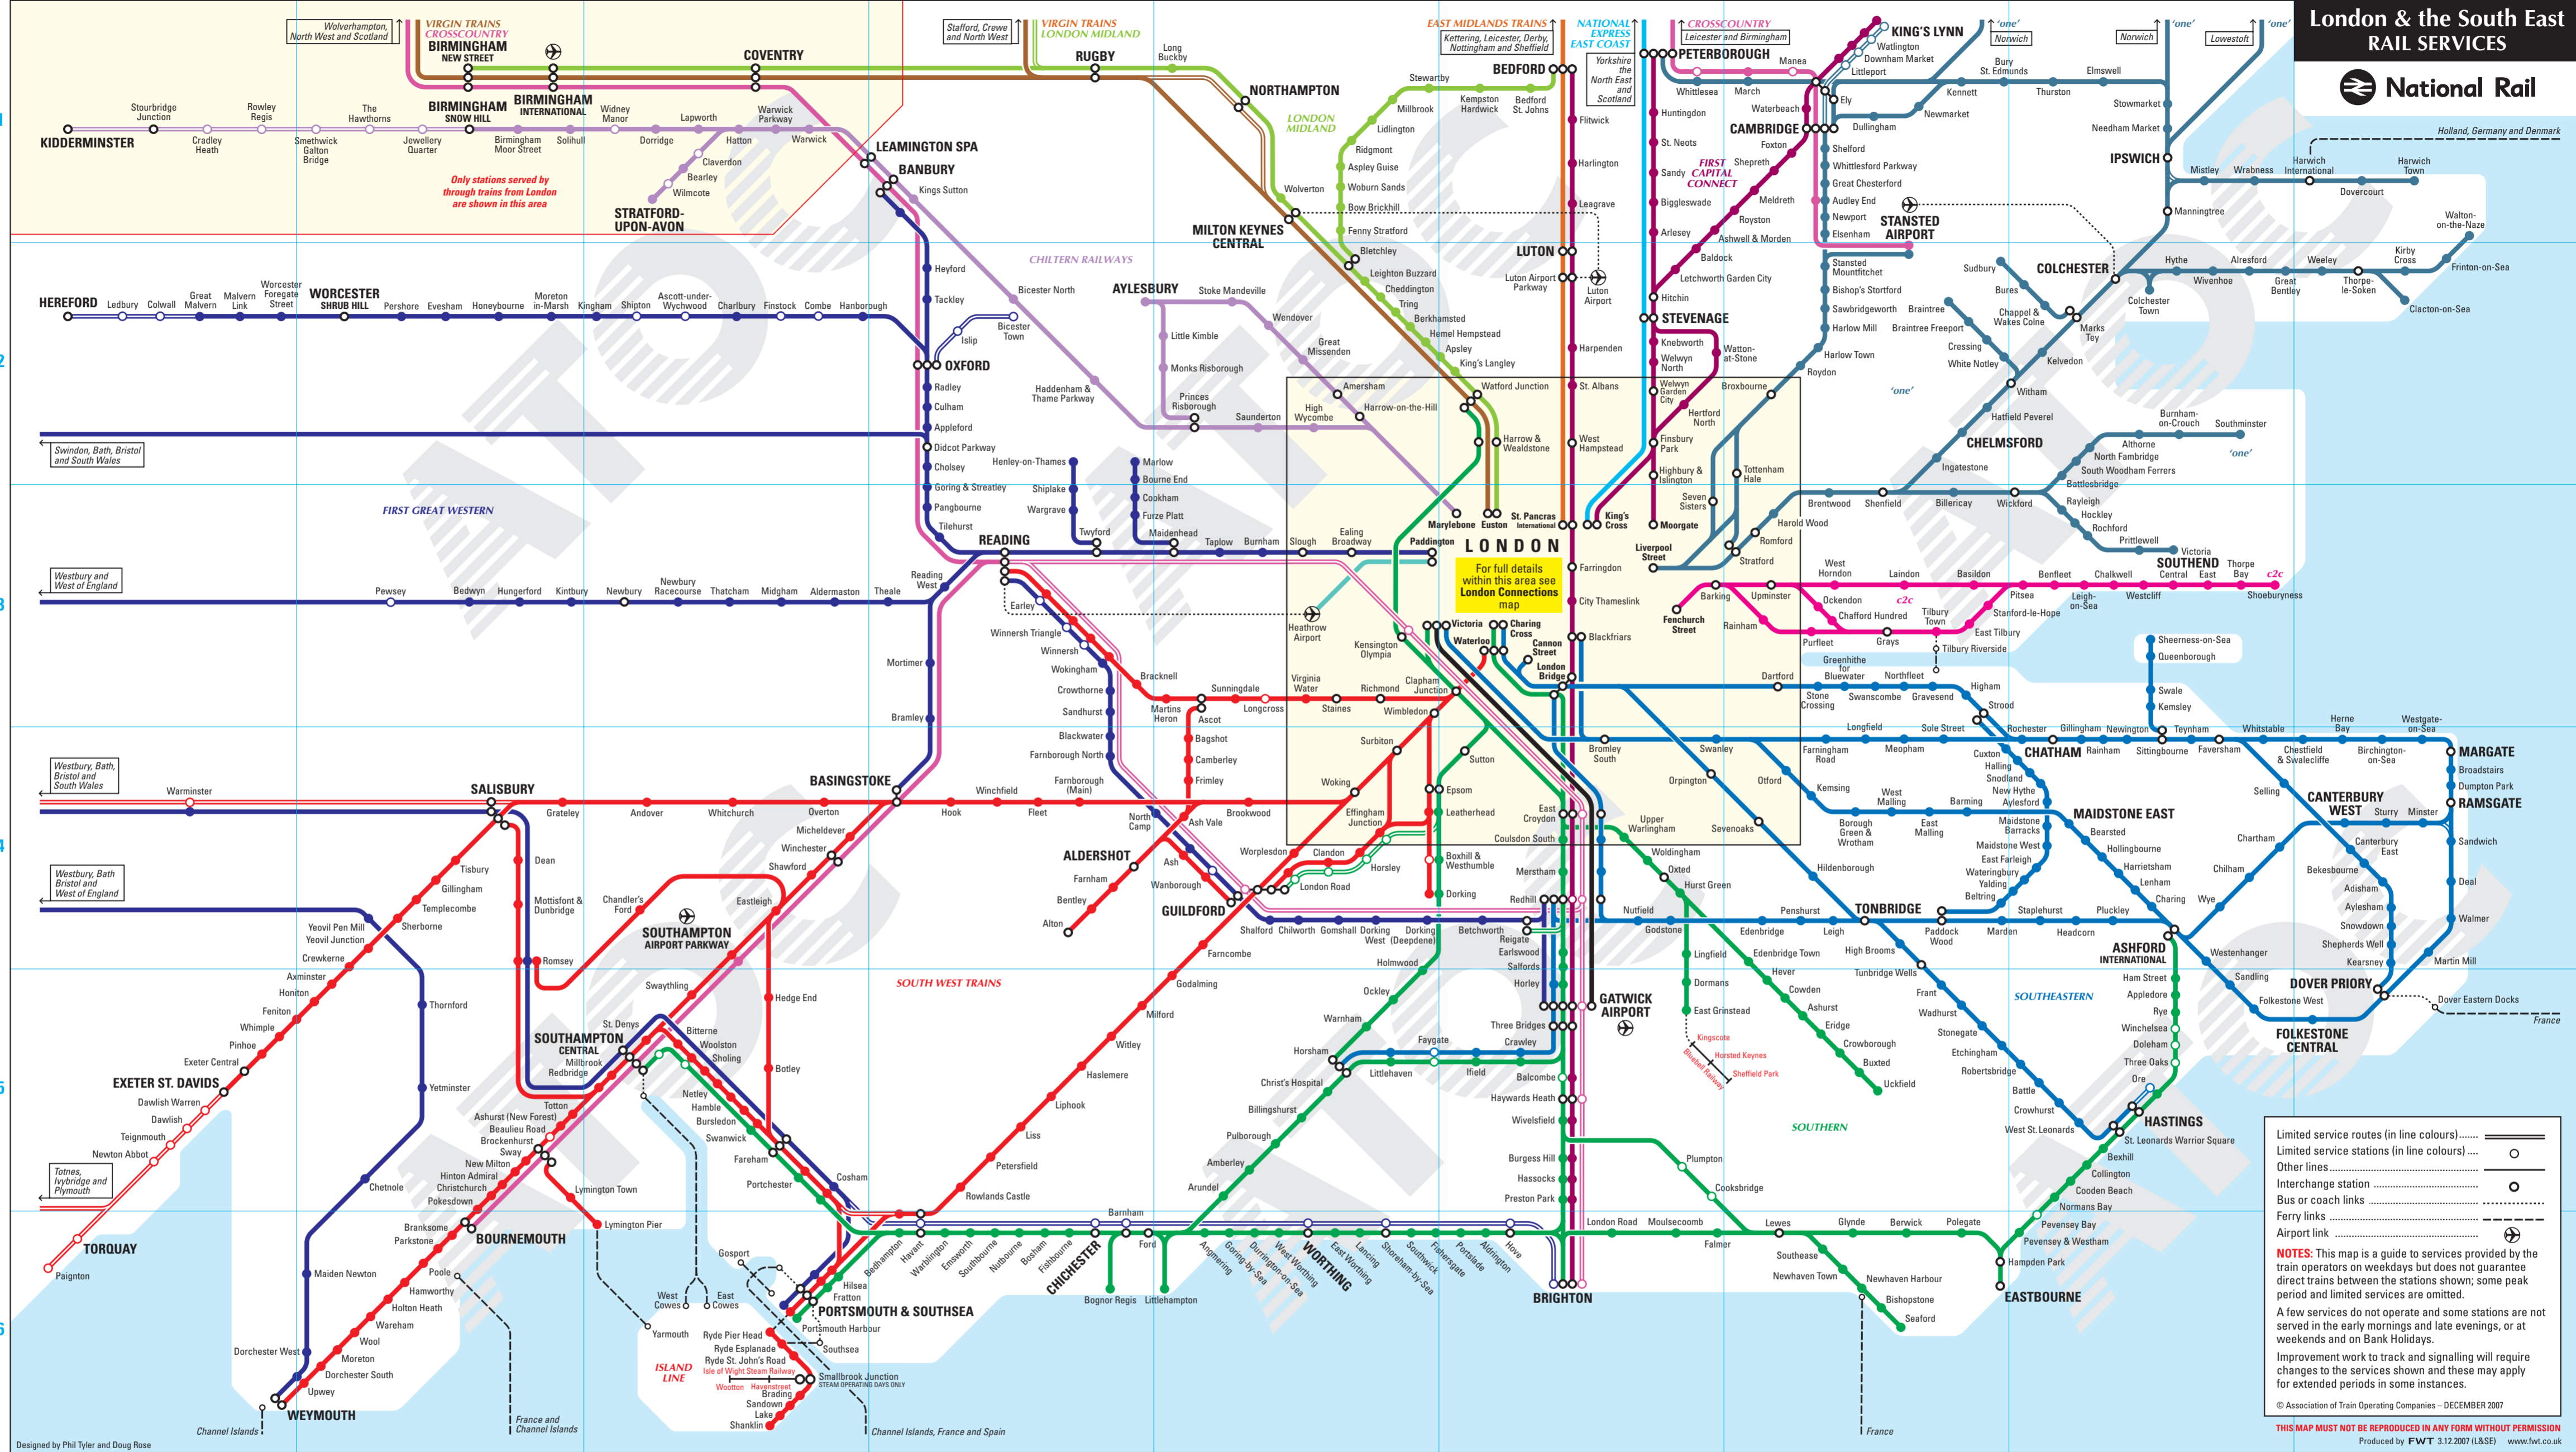

CONTACT DETAILS FOR TRAIN OPERATING COMPANIES

- Chiltern Railways
CrossCountry
c2c
East Midlands Trains
First Capital Connect
First Great Western
Gatwick Express
Heathrow Express
Island Line
London Midland
National Express East Coast
'one'
Southeastern
Southern
South West Trains
Virgin Trains

Comments on train services should be sent to the relevant Customer Services Department
Details of train times and fares can be obtained by telephoning
National Rail Enquiries on 08457 48 49 50 or visiting the website www.nationalrail.co.uk

INDEX TO STATIONS

Table listing station names and their corresponding grid coordinates (A-J, 1-6).

Legend for the map: Limited service routes (in line colours), Limited service stations (in line colours), Other lines, Interchange station, Bus or coach links, Ferry links, Airport link. Includes notes about service limitations and copyright information.

Designed by Phil Tyler and Doug Rose

Large alphabetical index of stations and their grid coordinates, organized by column (A-J) and row (1-6).